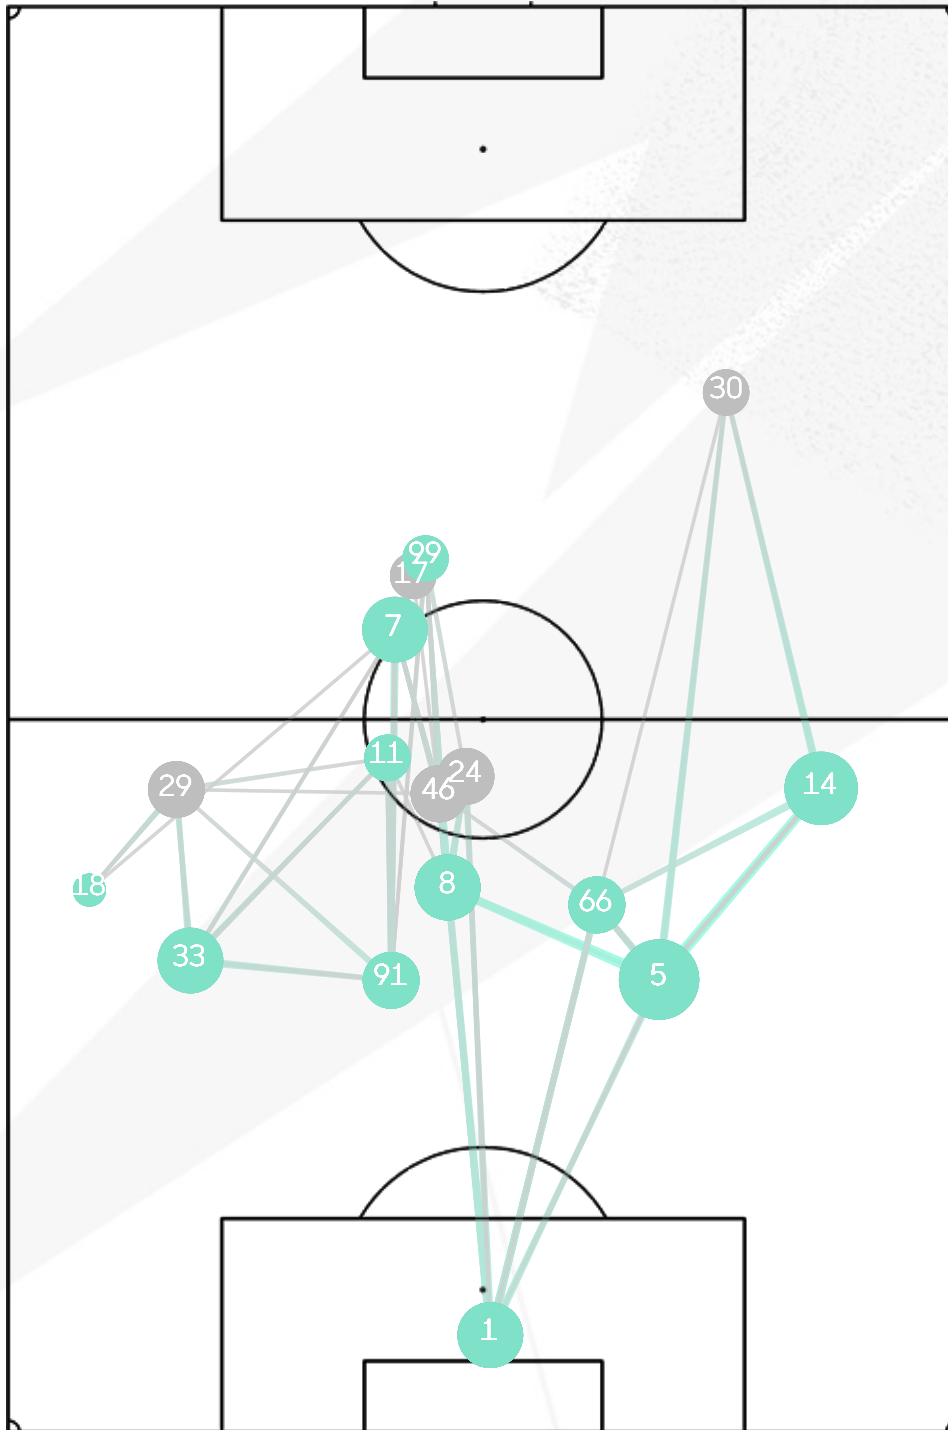

Toluca vs. LAFC
5/6/2026