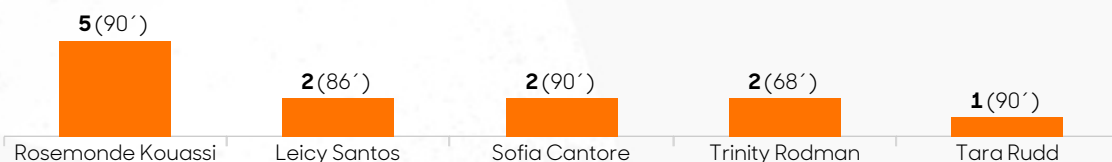

Top 5 - Touches in the Opponent Box