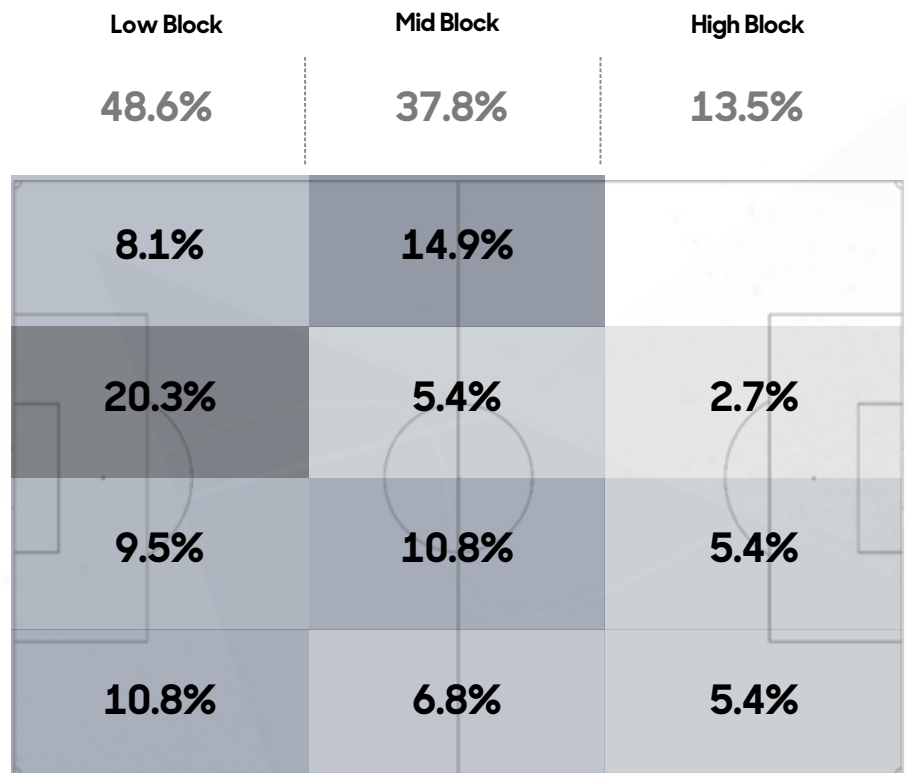

## Passes by Area

	First Half				Second Half			
	0-15	15-30	30-45	45+	45-60	60-75	75-90	90+
AMR	5	18	9	0	6	27	6	1
WAS	13	6	15	1	23	6	22	6

# Defensive Actions by Areas

1.3% 26.0%

2.7% 20.3%

	Starters											Substitutions			
	Izuel Velasco	Karina Rodriguez	Kimberly Rodriguez	Isa Haas	Sofia Ramos	Nancy Antonio	Aylin Aviléz	Gabriela García	Montserrat Saldivar	Scarlett Camberos	Geyse	Chidinma Okeke	Irene Guerrero	Sarah Luebbert	Karen Luna
<b>Minutes Played</b>	90'	60'	90'	90'	90'	89'	60'	90'	59'	90'	90'	1'	30'	31'	30'
<b>Touches</b>	29	32	40	33	46	38	19	55	19	34	43	0	20	23	10
<b>Goals</b>	0	0	0	0	0	0	1	0	0	1	2	0	1	0	0
<b>Shots</b>	0	0	0	0	0	2	1	1	0	2	6	0	1	1	0
<b>On Target</b>	0	0	0	0	0	1	1	0	0	2	3	0	1	0	0
<b>Assists</b>	0	0	0	0	0	0	0	0	0	2	1	0	0	0	0
<b>Chances Created</b>	0	1	0	0	0	3	0	2	0	2	2	0	1	0	0
<b>Passes</b>	25	17	23	27	14	17	12	31	12	18	13	0	15	8	6
<b>Successful Passes</b>	21	11	18	19	7	11	9	22	9	13	9	0	8	5	4
<b>Open Play Crosses</b>	0	0	0	0	0	0	0	0	0	3	2	0	1	1	1
<b>Successfull Open Play Crosses</b>	0	0	0	0	0	0	0	0	0	0	0	0	1	0	0
<b>Ball recoveries</b>	10	3	2	2	5	1	5	8	1	5	3	0	2	2	1
<b>Offside</b>	0	0	0	0	0	1	0	0	0	1	1	0	0	0	0
<b>Fouls Committed</b>	0	0	1	2	0	1	1	3	2	2	7	0	1	0	0
<b>Fouls Won</b>	0	1	0	0	0	0	0	1	0	2	0	0	0	0	0
<b>Yellow Cards</b>	0	0	0	0	0	0	1	1	0	0	1	0	0	0	0
<b>Red Cards</b>	0	0	0	0	0	0	0	0	0	0	0	0	0	0	0