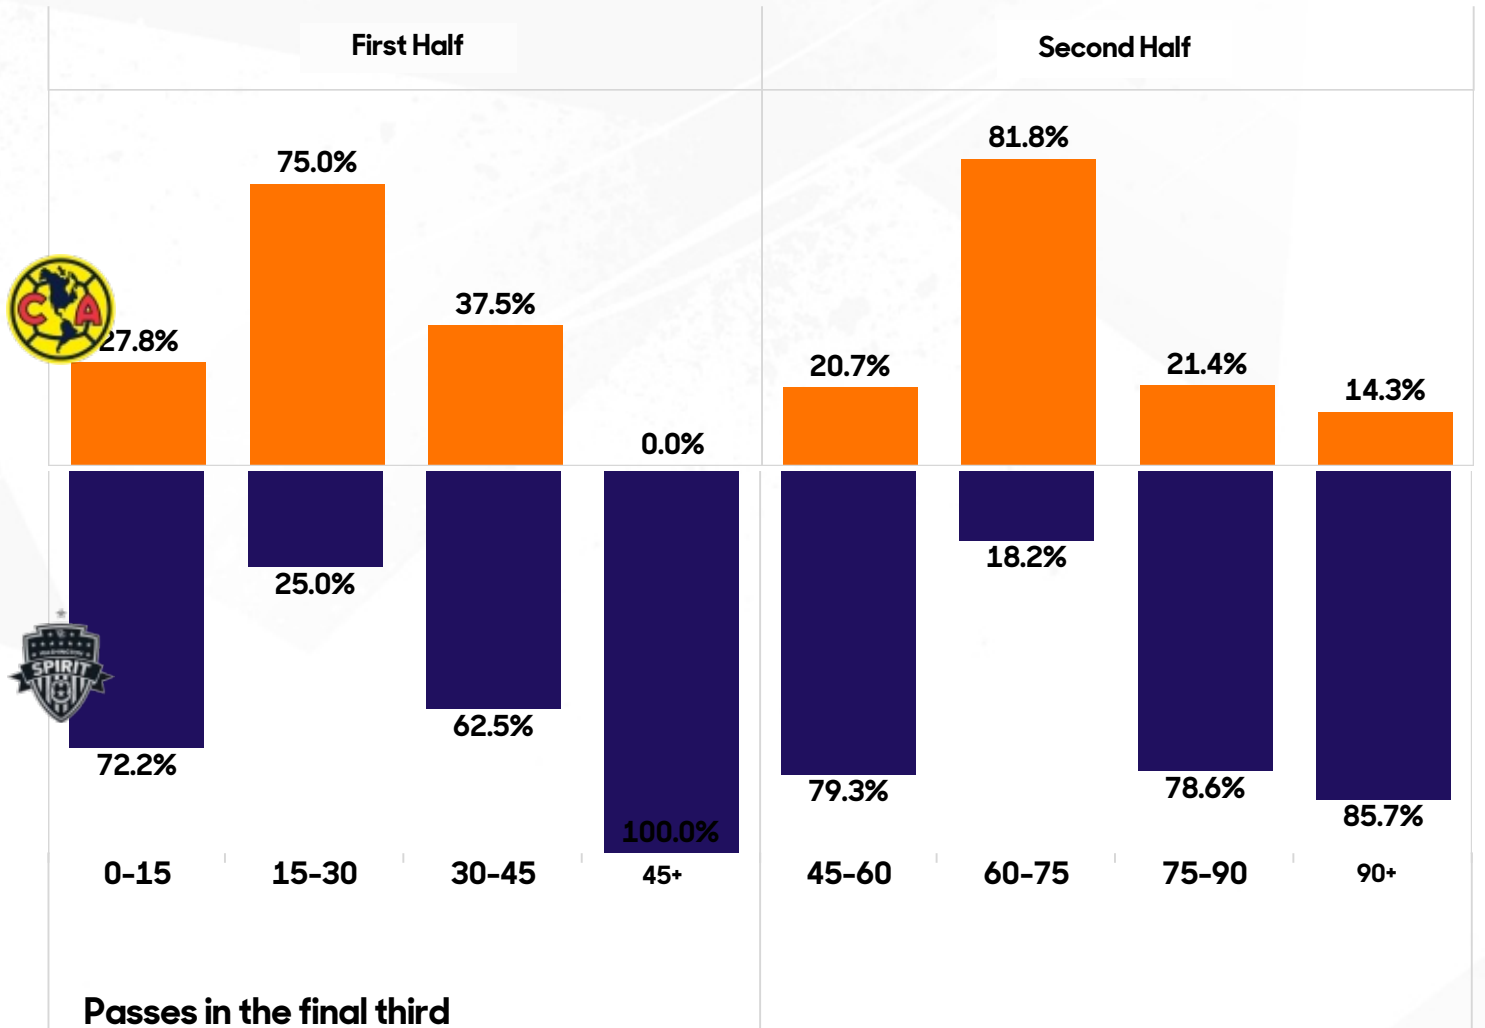

First Half				Second Half			
	0-15	15-30	30-45	45+	45-60	60-75	75-90	90+
AMR	5	18	9	0	6	27	6	1
WAS	13	6	15	1	23	6	22	6