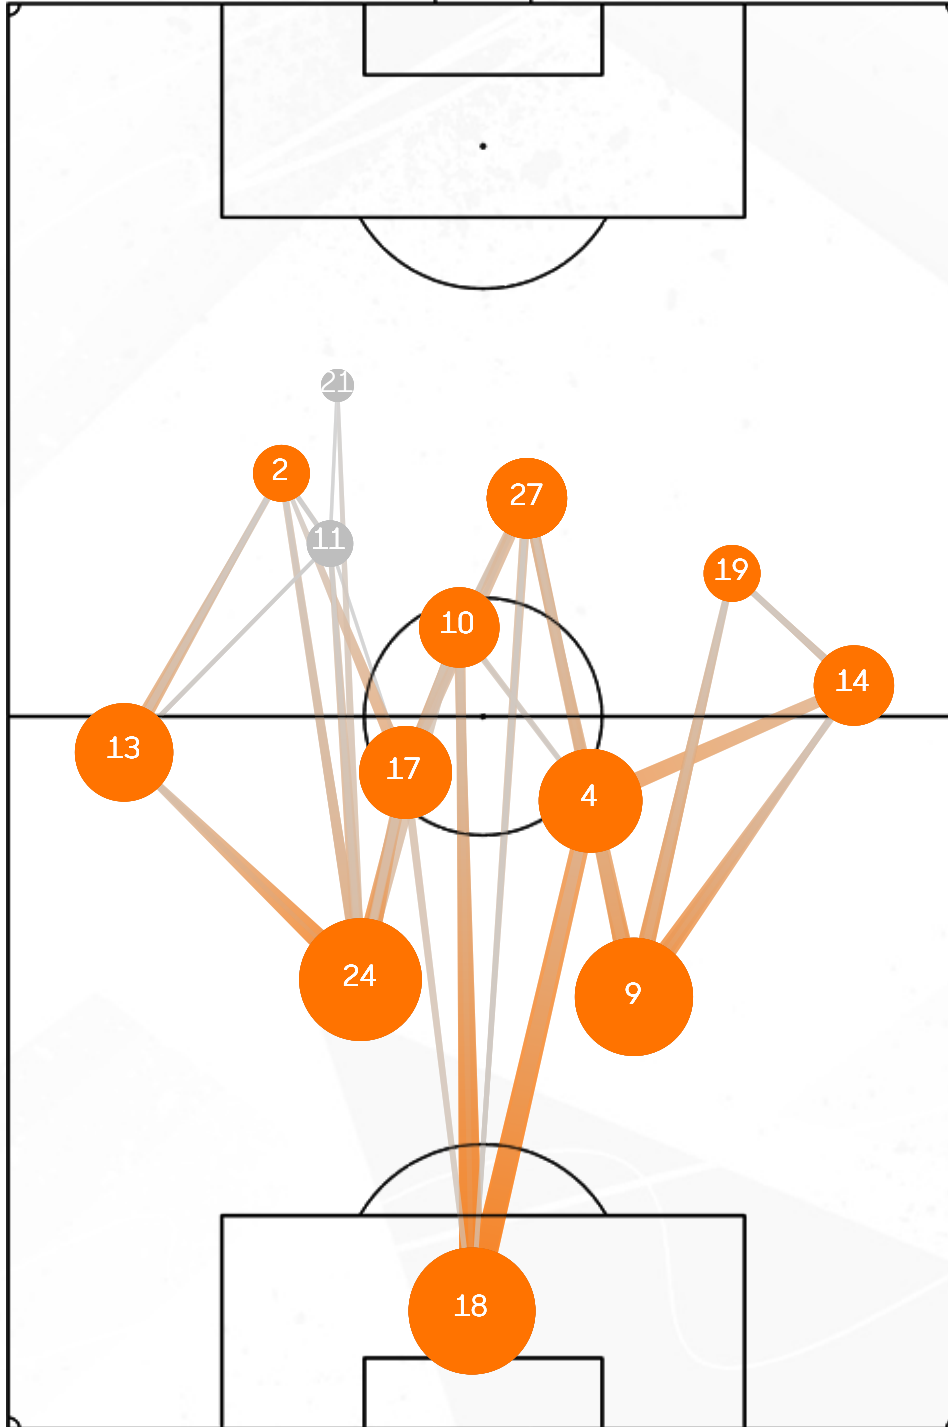

## Top 5 - Touches in the Opponent Box

**Club América** vs. Washington Spirit  
5/23/2026

# Average Positions with the ball

Club América vs. **Washington Spirit**  
5/23/2026

## Touches (minutes played)

18	Sandy MacIver	45 (90')
9	Tara Rudd	88 (90')
13	Lucia Di Guglielmo	56 (86')
14	Gabrielle Carle	54 (86')
24	Esme Morgan	80 (90')
2	Trinity Rodman	22 (68')
4	Rebeca Bernal	65 (90')
10	Leicy Santos	50 (86')
17	Hal Hershfelt	69 (90')
19	Rosemonde Kouassi	47 (90')
27	Sofia Cantore	45 (90')
6	Kate Wiesner	2 (4')
11	Claudia Martínez	14 (22')
12	Andi Sullivan	2 (4')
21	Gift Monday	3 (4')

## Top 5 - Touches in the Opponent Box

Club América vs. **Washington Spirit**  
5/23/2026

América

Washington Spirit

10 Plus Passes Sequences	1	4
Build Up (Shot-Ending Ten Plus Passes Sequences)	0	1
Direct Attacks*	1	1
High Turnovers	8	11
Shot-Ending High Turnovers	3	3
Start Distance from Own Goal	51.09	52.41