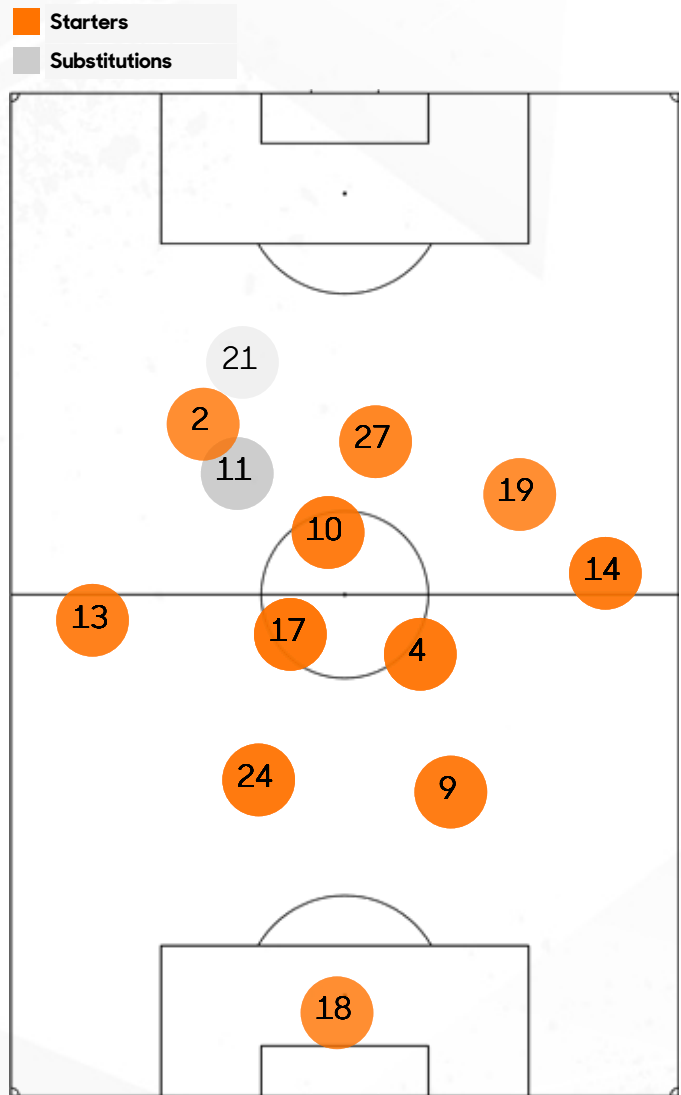

Average Positions with the ball

Club América vs. **Washington Spirit**
5/23/2026

Touches (minutes played)

18	Sandy MacIver	45 (90')
9	Tara Rudd	88 (90')
13	Lucia Di Guglielmo	56 (86')
14	Gabrielle Carle	54 (86')
24	Esme Morgan	80 (90')
2	Trinity Rodman	22 (68')
4	Rebeca Bernal	65 (90')
10	Leicy Santos	50 (86')
17	Hal Hershfelt	69 (90')
19	Rosemonde Kouassi	47 (90')
27	Sofia Cantore	45 (90')
6	Kate Wiesner	2 (4')
11	Claudia Martínez	14 (22')
12	Andi Sullivan	2 (4')
21	Gift Monday	3 (4')