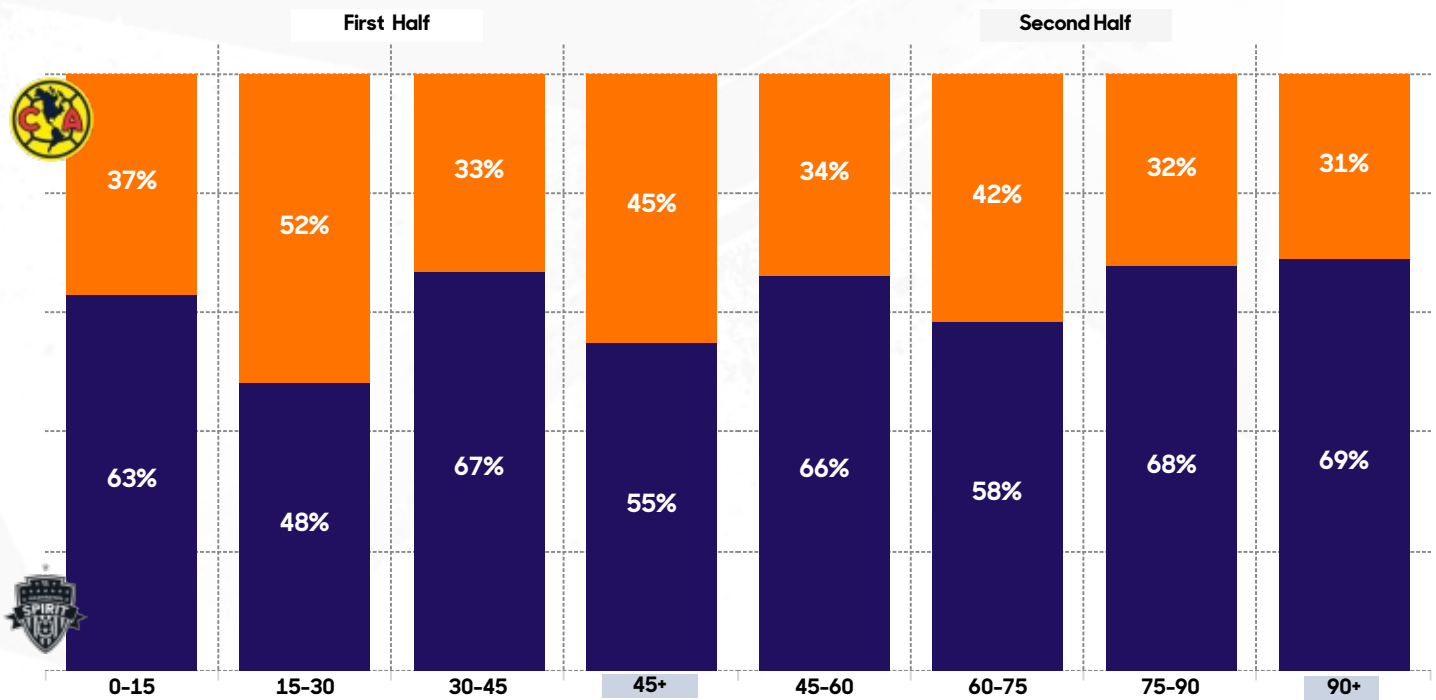

Possession by Quarters