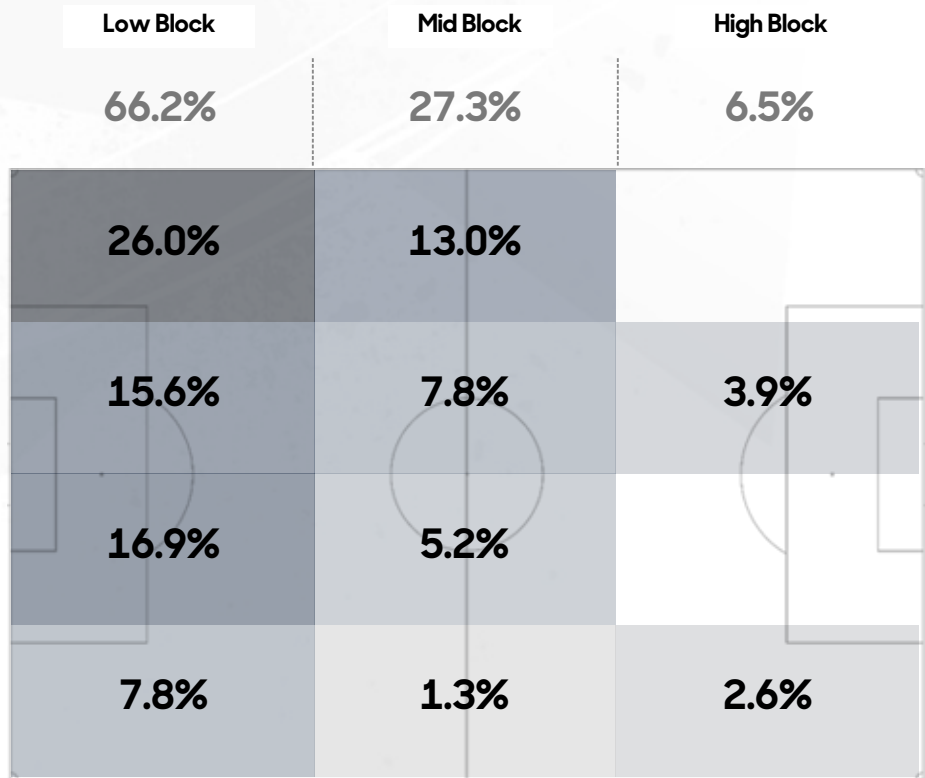

## Passes by Area

	First Half				Second Half			
	0-15	15-30	30-45	45+	45-60	60-75	75-90	90+
AMR	5	18	9	0	6	27	6	1
WAS	13	6	15	1	23	6	22	6

# Defensive Actions by Areas

1.3% 26.0%

2.7% 20.3%

	Starters											Substitutions			
	Izuel Velasco	Karina Rodriguez	Kimberly Rodriguez	Isa Haas	Sofia Ramos	Nancy Antonio	Aylin Aviléz	Gabriela García	Montserrat Saldivar	Scarlett Camberos	Geyse	Chidinma Okeke	Irene Guerrero	Sarah Luebbert	Karen Luna
<b>Minutes Played</b>	90'	60'	90'	90'	90'	89'	60'	90'	59'	90'	90'	1'	30'	31'	30'
<b>Touches</b>	29	32	40	33	46	38	19	55	19	34	43	0	20	23	10
<b>Goals</b>	0	0	0	0	0	0	1	0	0	1	2	0	1	0	0
<b>Shots</b>	0	0	0	0	0	2	1	1	0	2	6	0	1	1	0
<b>On Target</b>	0	0	0	0	0	1	1	0	0	2	3	0	1	0	0
<b>Assists</b>	0	0	0	0	0	0	0	0	0	2	1	0	0	0	0
<b>Chances Created</b>	0	1	0	0	0	3	0	2	0	2	2	0	1	0	0
<b>Passes</b>	25	17	23	27	14	17	12	31	12	18	13	0	15	8	6
<b>Successful Passes</b>	21	11	18	19	7	11	9	22	9	13	9	0	8	5	4
<b>Open Play Crosses</b>	0	0	0	0	0	0	0	0	0	3	2	0	1	1	1
<b>Successfull Open Play Crosses</b>	0	0	0	0	0	0	0	0	0	0	0	0	1	0	0
<b>Ball recoveries</b>	10	3	2	2	5	1	5	8	1	5	3	0	2	2	1
<b>Offside</b>	0	0	0	0	0	1	0	0	0	1	1	0	0	0	0
<b>Fouls Committed</b>	0	0	1	2	0	1	1	3	2	2	7	0	1	0	0
<b>Fouls Won</b>	0	1	0	0	0	0	0	1	0	2	0	0	0	0	0
<b>Yellow Cards</b>	0	0	0	0	0	0	1	1	0	0	1	0	0	0	0
<b>Red Cards</b>	0	0	0	0	0	0	0	0	0	0	0	0	0	0	0