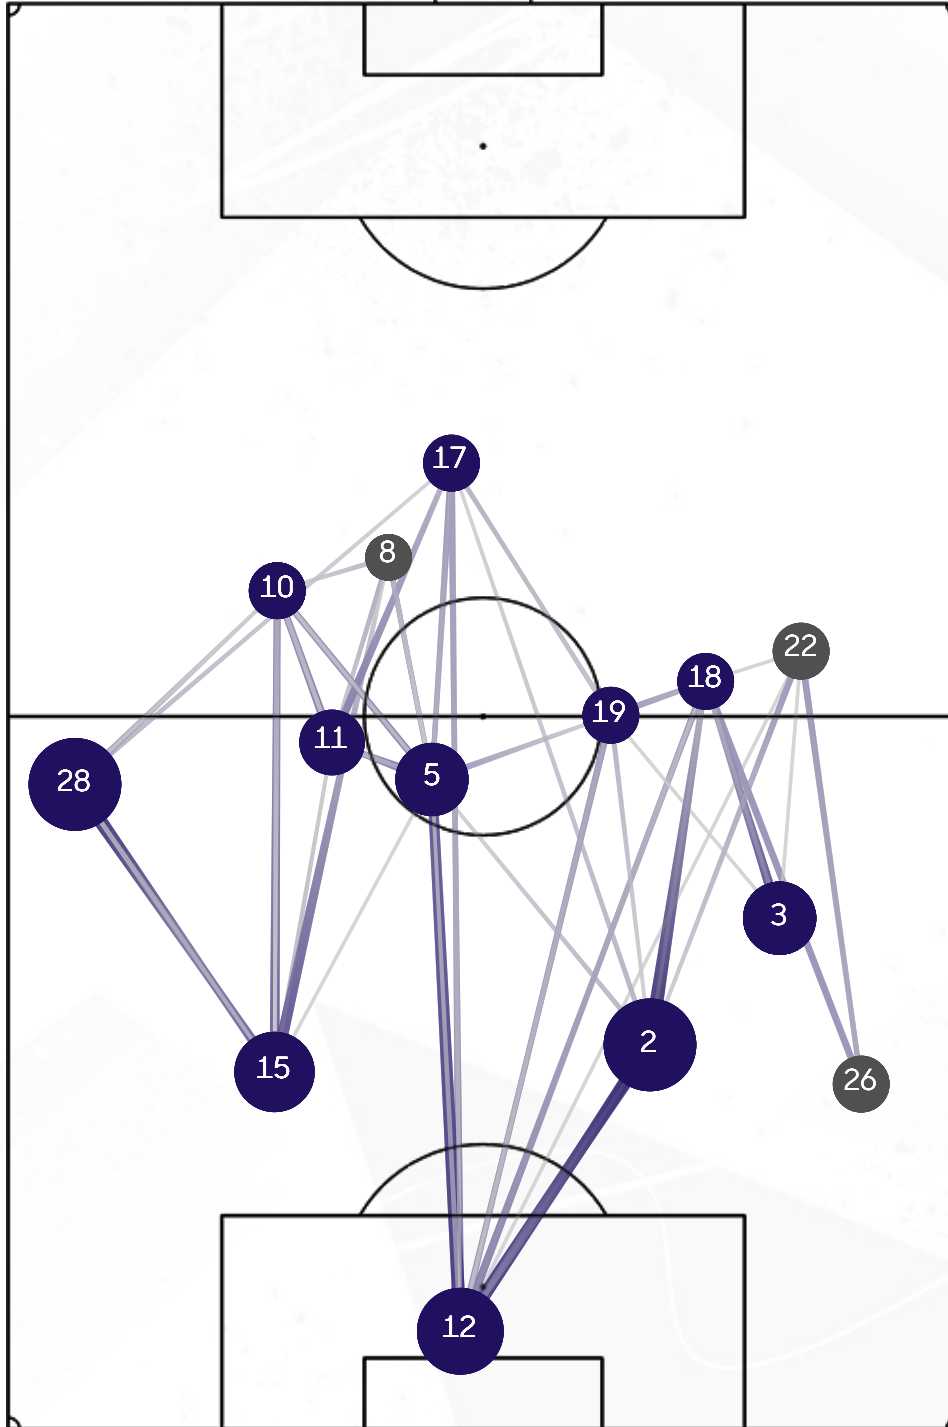

## Touches (minutes played)

12	Itzel Velasco	29 (90')
2	Isa Haas	33 (90')
3	Karina Rodríguez	32 (60')
15	Kimberly Rodríguez	40 (90')
28	Sofia Ramos	46 (90')
5	Gabriela García	55 (90')
10	Scarlett Camberos	34 (90')
11	Aylín Aviléz	19 (60')
18	Nancy Antonio	38 (89')
19	Montserrat Saldívar	19 (59')
17	Geyse	43 (90')
4	Chidinma Okeke	0 (1')
8	Irene Guerrero	20 (30')
22	Sarah Luebbert	23 (31')
26	Karen Luna	10 (30')

## Top 5 - Touches in the Opponent Box

**Club América** vs. Washington Spirit  
5/23/2026

# Average Positions with the ball

Club América vs. **Washington Spirit**  
5/23/2026