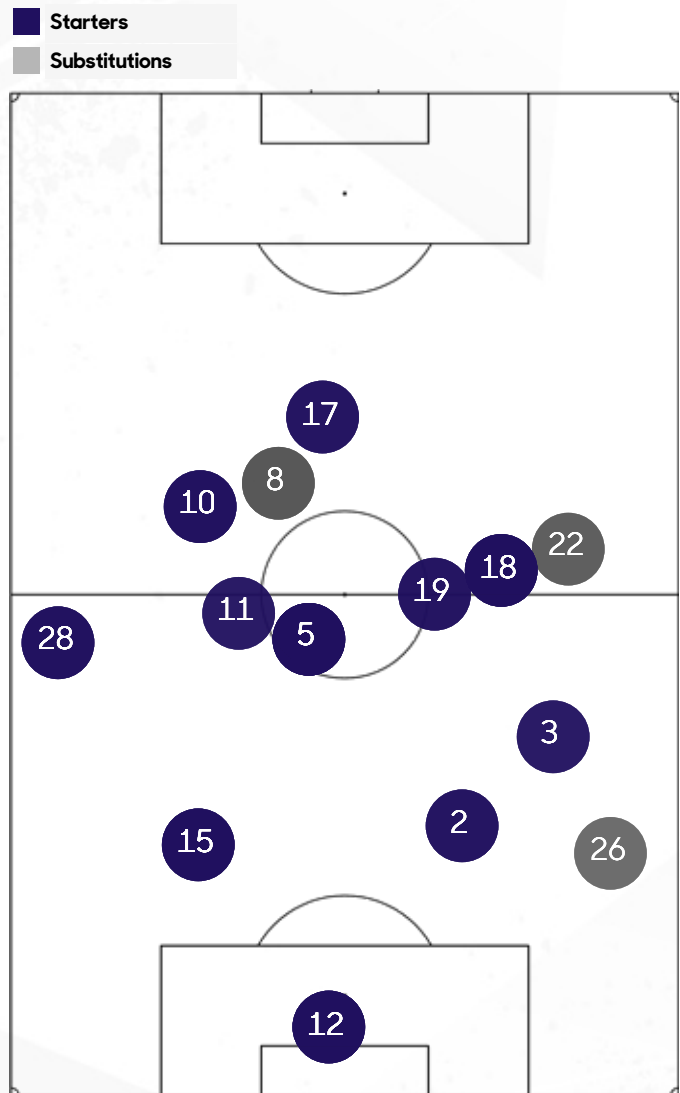

Club América vs. Washington Spirit
5/23/2026

Touches (minutes played)

12	Itzel Velasco	29 (90')
2	Isa Haas	33 (90')
3	Karina Rodríguez	32 (60')
15	Kimberly Rodríguez	40 (90')
28	Sofia Ramos	46 (90')
5	Gabriela García	55 (90')
10	Scarlett Camberos	34 (90')
11	Aylín Aviléz	19 (60')
18	Nancy Antonio	38 (89')
19	Montserrat Saldívar	19 (59')
17	Geyse	43 (90')
4	Chidinma Okeke	0 (1')
8	Irene Guerrero	20 (30')
22	Sarah Luebbert	23 (31')
26	Karen Luna	10 (30')