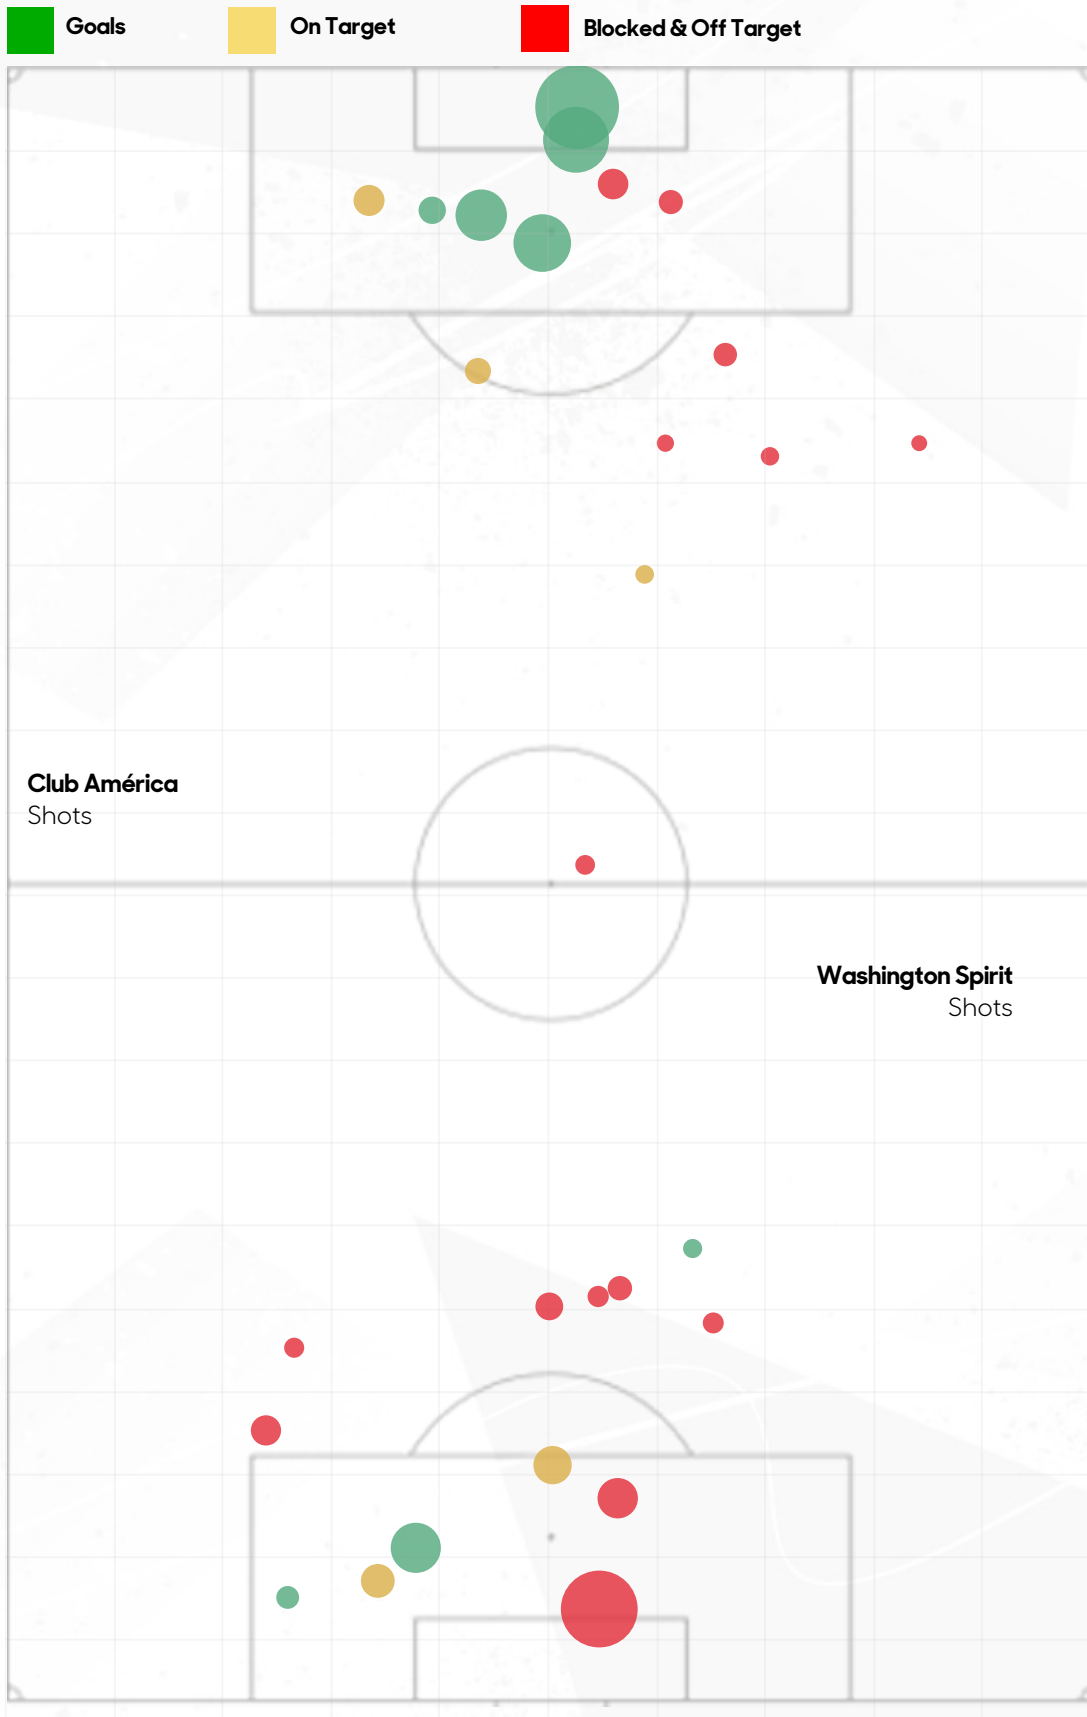

Club América - TOP 5 PLAYERS

TOUCHES		SHOTS		CHANCES CREATED	
Gabriela García	55	Geyse	6	Nancy Antonio	3
Sofia Ramos	46	Nancy Antonio	2	Geyse	2
Geyse	43	Scarlett Camberos	2	Gabriela García	2
Kimberly Rodríguez	40	Irene Guerrero	1	Scarlett Camberos	2
Nancy Antonio	38	Aylín Aviléz	1	Karina Rodríguez	1

SUCCESSFUL PASSES		FOULS COMMITED		FOULS WON	
Gabriela García	22	Geyse	7	Scarlett Camberos	2
Itzel Velasco	21	Gabriela García	3	Karina Rodríguez	1
Isa Haas	19	Isa Haas	2	Gabriela García	1
Kimberly Rodríguez	18	Montserrat Saldívar	2	Nancy Antonio	0
Scarlett Camberos	13	Scarlett Camberos	2	Sandra Paños	0

Washington Spirit - TOP 5 PLAYERS

TOUCHES		SHOTS		CHANCES CREATED	
Tara Rudd	88	Rosemonde Kouassi	4	Leicy Santos	2
Esme Morgan	80	Leicy Santos	3	Sofia Cantore	2
Hal Hershfelt	69	Sofia Cantore	3	Hal Hershfelt	2
Rebeca Bernal	65	Rebeca Bernal	1	Rebeca Bernal	1
Lucia Di Guglielmo	56	Kate Wiesner	1	Trinity Rodman	1

SUCCESSFUL PASSES		FOULS COMMITED		FOULS WON	
Tara Rudd	61	Gabrielle Carle	2	Leicy Santos	4
Esme Morgan	52	Trinity Rodman	1	Gabrielle Carle	3
Hal Hershfelt	43	Claudia Martínez	1	Rebeca Bernal	2
Rebeca Bernal	36	Rebeca Bernal	0	Sofia Cantore	2
Sandy MacIver	32	Andi Sullivan	0	Lucia Di Guglielmo	2

5

2.73 xG
14 shots

Club América
Shots

Washington Spirit
Shots

3

1.81 xG
14 shots

*Own goals are not included

Low Probability

High Probability