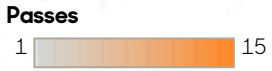

## Top 5 - Touches in the Opponent Box

Club América vs. **Washington Spirit**  
5/23/2026

América

Washington Spirit

10 Plus Passes Sequences	1	4
Build Up (Shot-Ending Ten Plus Passes Sequences)	0	1
Direct Attacks*	1	1
High Turnovers	8	11
Shot-Ending High Turnovers	3	3
Start Distance from Own Goal	51.09	52.41