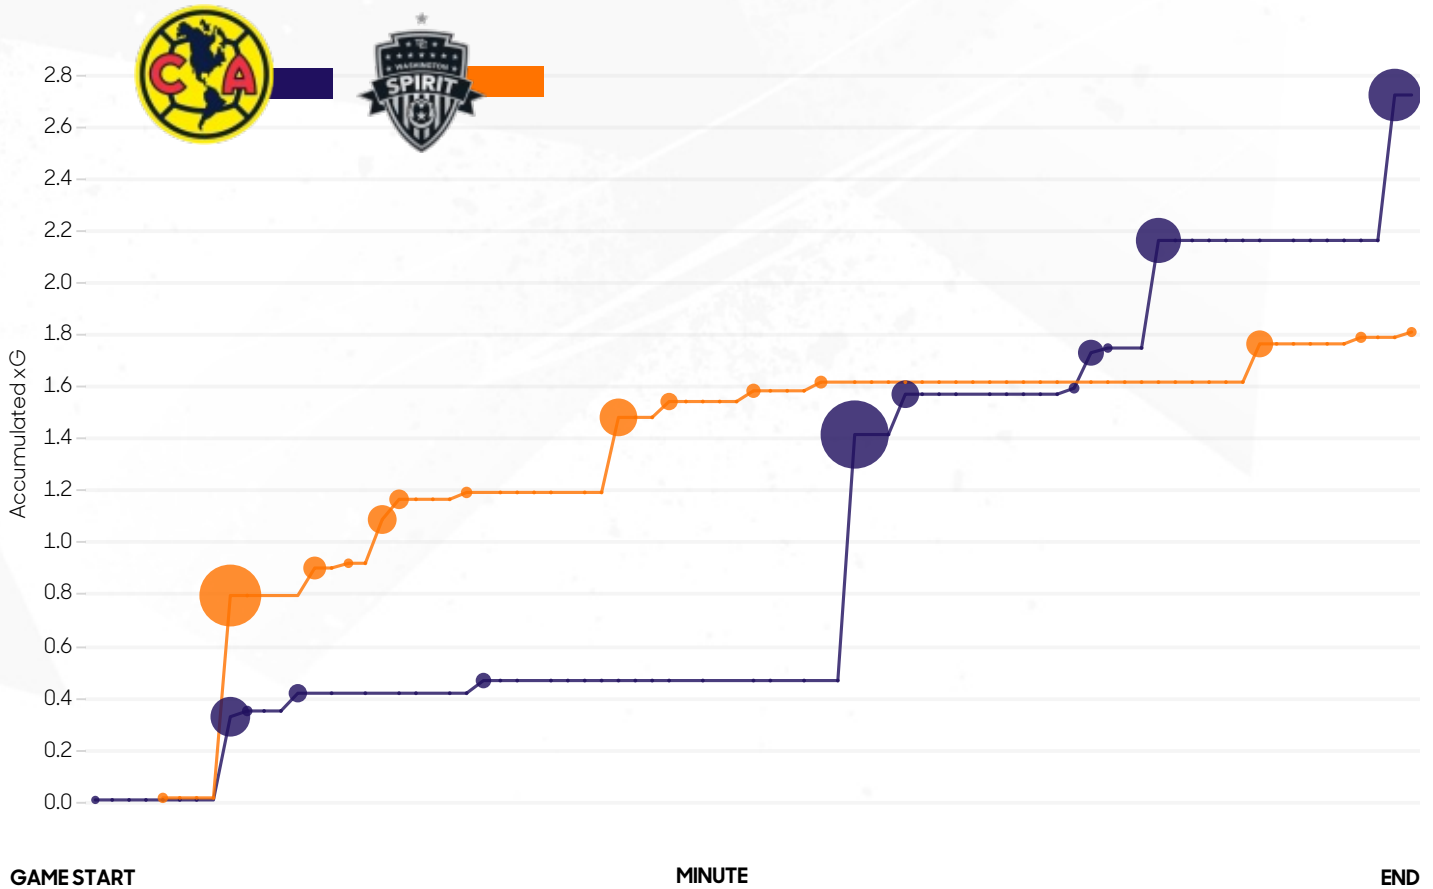

5

2.73 xG  
14 shots

Club América  
Shots

Washington Spirit  
Shots

3

1.81 xG  
14 shots

\*Own goals are not included

Low Probability

High Probability

xG per Shot				Expected Goal (xG)
min	player	result		
60	Geyse	Club América	Goal	0.95
21	Leicy Santos	Washington Spirit	Off Target / Block	0.78
95	Scarlett Camberos	Club América	Goal	0.56
78	Irene Guerrero	Club América	Goal	0.41
21	Aylín Aviléz	Club América	Goal	0.32
45	Rosemonde Kouassi	Washington Spirit	Goal	0.29
31	Sofía Cantore	Washington Spirit	Off Target / Block	0.17
86	Gift Monday	Washington Spirit	On Target	0.15
27	Rosemonde Kouassi	Washington Spirit	On Target	0.11
63	Geyse	Club América	On Target	0.10
74	Gabriela García	Club América	Off Target / Block	0.09
32	Rebeca Bernal	Washington Spirit	Off Target / Block	0.08
26	Geyse	Club América	Goal	0.07
48	Rosemonde Kouassi	Washington Spirit	On Target	0.06
63	Scarlett Camberos	Club América	On Target	0.06

\*Own goals are not included

**Club América** vs. Washington Spirit  
5/23/2026