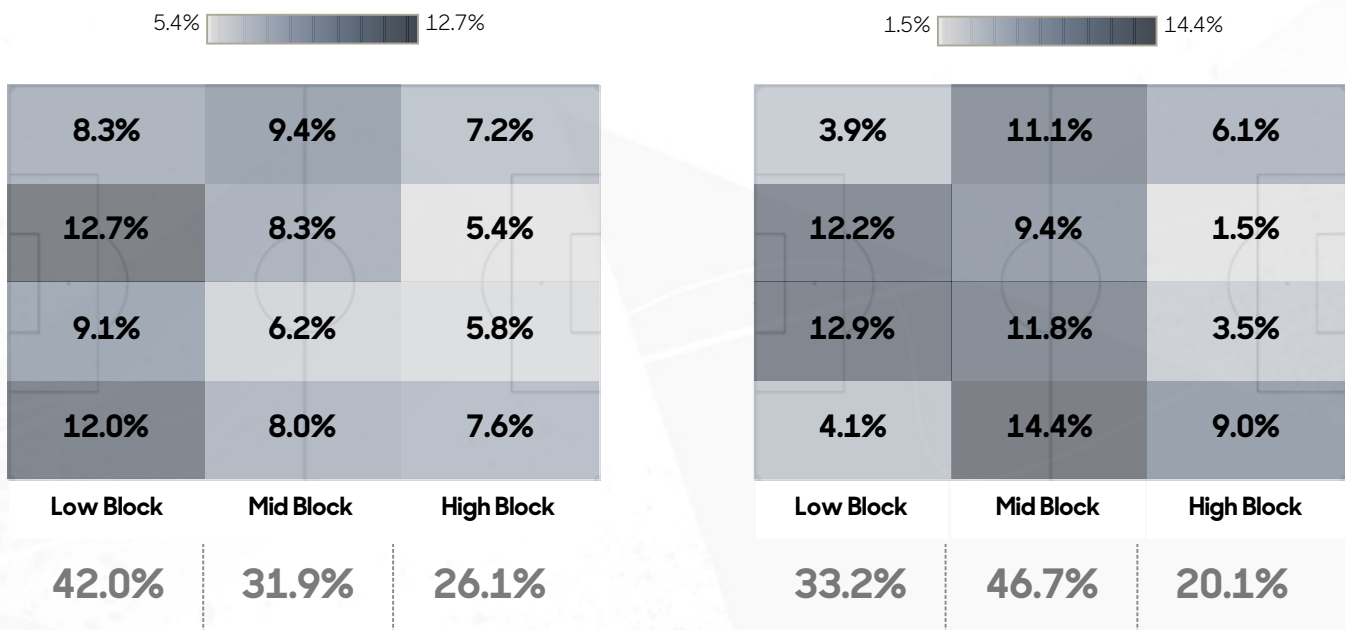

Passes by Area