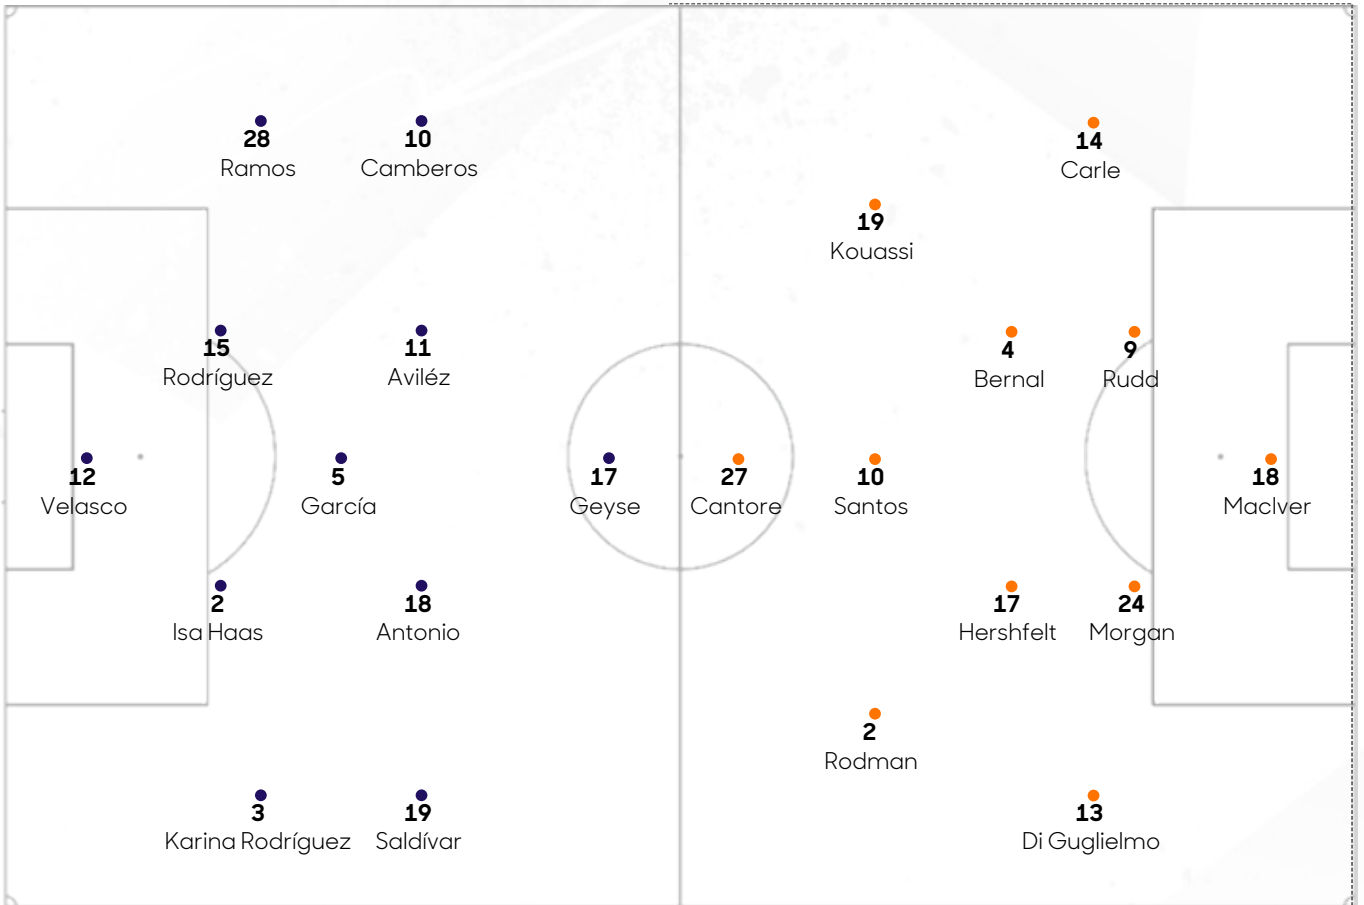

Club América

5 - 3

Washington Spirit

Referee  
Carly Shaw-MaLaren

- 1 Sandra Paños ●
- 4 Chidinma Okeke ●
- 8 Irene Guerrero ●
- 13 Xcaret Pineda ●
- 14 Alexa Soto ●
- 16 Julie López ●
- 21 Daniela Espinosa ●
- 22 Sarah Luebbert ●
- 24 Alondra Cabanillas ●
- 26 Karen Luna ●
- 30 Giana Riley ●
- 51 Valentina Murrieta ●

Club América

**5 – 3**

Washington Spirit

Referee

Carly Shaw-MacLaren

América's victory tonight was the sixth win by a Liga MX Femenil team against an NWSL team in the history of the Concacaf W Champions Cup. América recorded four of those six wins, defeating San Diego Wave, Orlando Pride, Gotham FC and now Washington Spirit.