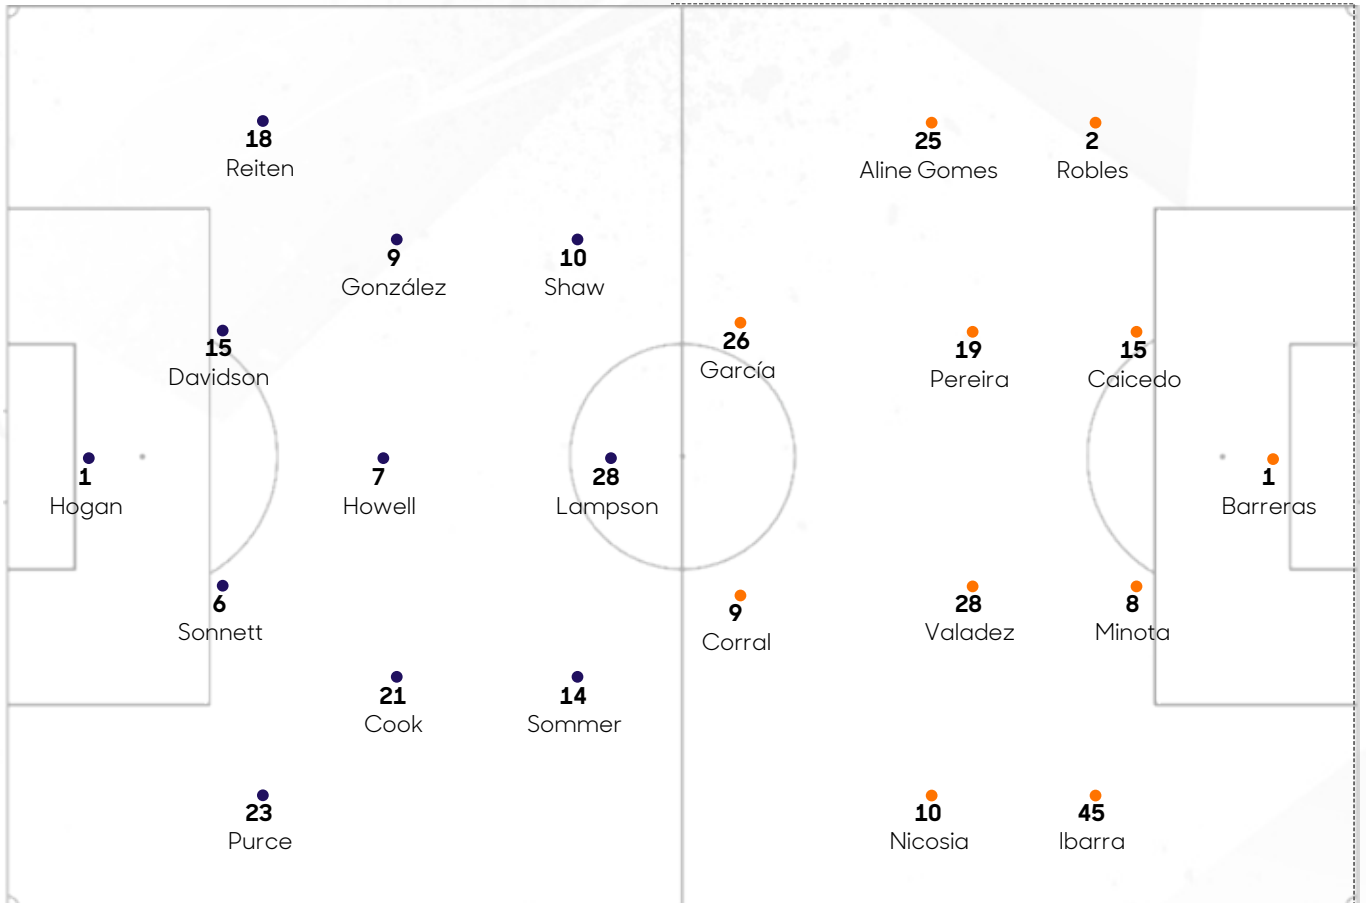

Gotham FC

0 - 3

Pachuca

Árbitro
Vimarest Diaz

- 2 Jordynn Dudley ●
- 4 Lilly Reale ●
- 11 Sarah Schupansky ●
- 12 Ryan Campbell ●
- 13 Savannah McCaskill ●
- 17 Mak Whitham ●
- 20 Teagan Wy ●
- 24 Andrea Kitahata ●
- 27 Jess Carter ●
- 34 Khyah Harper ●