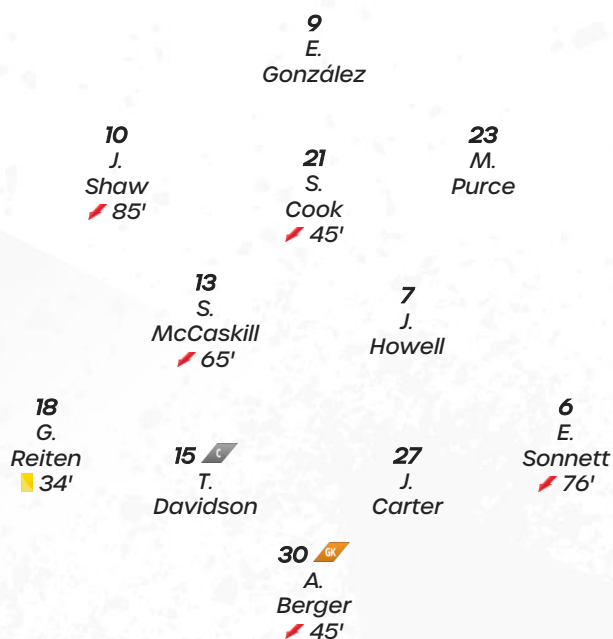

3. Gotham FC - Resultados y fixture

Fecha	Rivales	Resultado final	Autores de los goles
21/08/2025	Monterrey L	2-1	Bruninha 6. Harper 24.
3/09/2025	Alianza San Salvador V	2-0	Geyse (P) 62. Duran 90+4.
17/09/2025	Vancouver Rise Academy V	4-1	Hasbo 9. Lampson 12. González 46. Bruninha 90+3.
2/10/2025	Washington Spirit L	0-0	
21/05/2026	América V	1-4	González 48.
23/05/2026	Pachuca L	-	

4. Último partido - Gotham FC

Concacaf W Champions Cup Jornada 6

Fecha: 21/05/2026

América - Gotham FC 4-1 (1-0)

Formación Titular

Banco de suplentes

- 1 S. Hogan ^{GK} 45'
- 12 R. Campbell ^{GK}
- 20 T. Wy ^{GK}
- 2 J. Dudley
- 4 L. Reale 45'
- 11 S. Schupansky 85'
- 14 T. Sommer
- 17 M. Whitham
- 24 A. Kitahata
- 28 K. Lampson 65'
- 34 K. Harper 88' 76'

Goals

- 1-0 (21.) S. Camberos (assist Geyse)
- 1-1 (48.) E. González (assist J. Shaw)
- 2-1 (57.) S. Camberos (assist Geyse)
- 3-1 (70.) A. Aviléz (assist Geyse)
- 4-1 (89.) S. Camberos PEN